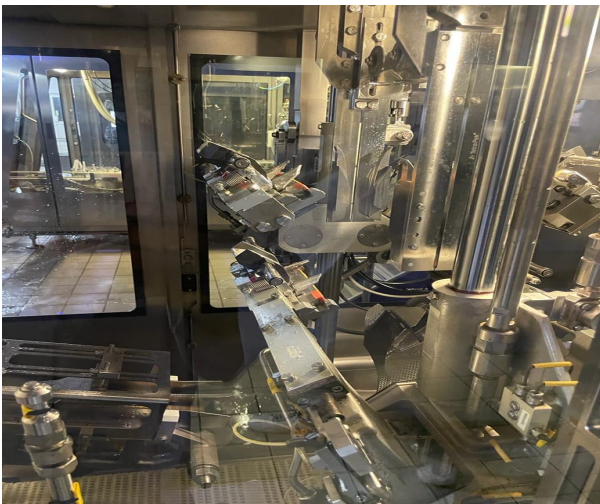

Used Sweden Machines

Mob: +92 (321) 7415373
Landline: +92(55)3845988

Website: www.usedswedenmachines.com
Email: info@usm.com.pk