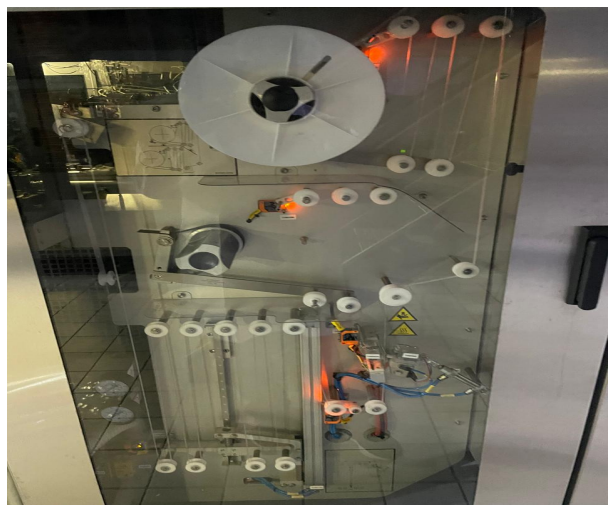

Used Sweden Machines

Mob: +92 (321) 7415373
Landline: +92(55)3845988

Website: www.usedswedenmachines.com
Email: info@usm.com.pk