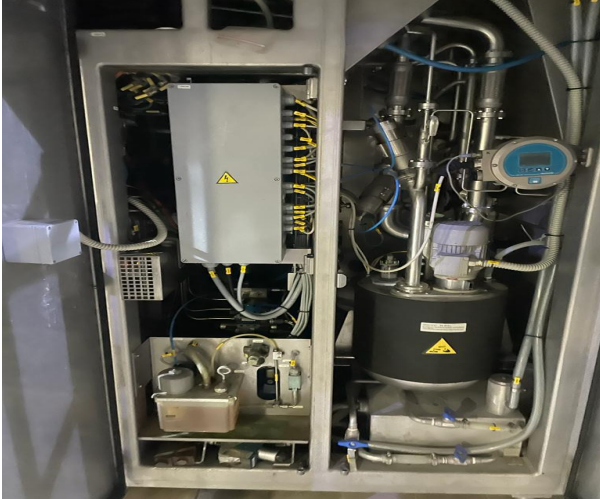

Used Sweden Machines

Mob: +92 (321) 7415373
Landline: +92(55)3845988

Website: www.usedswedenmachines.com
Email: info@usm.com.pk