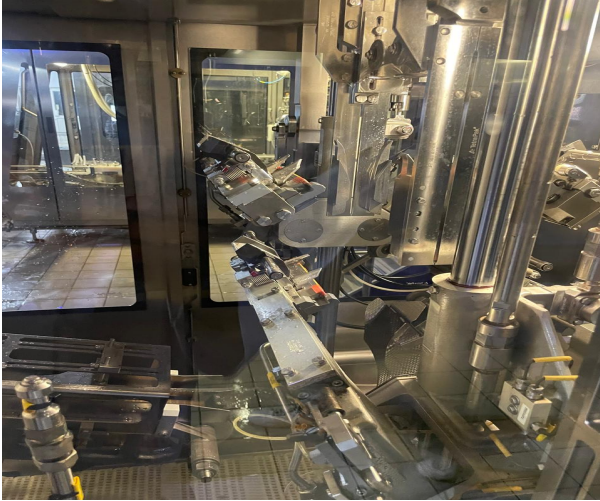

Used Sweden Machines

Mob: +92 (321) 7415373
Landline: +92(55)3845988

Website: www.usedswedenmachines.com
Email: info@usm.com.pk